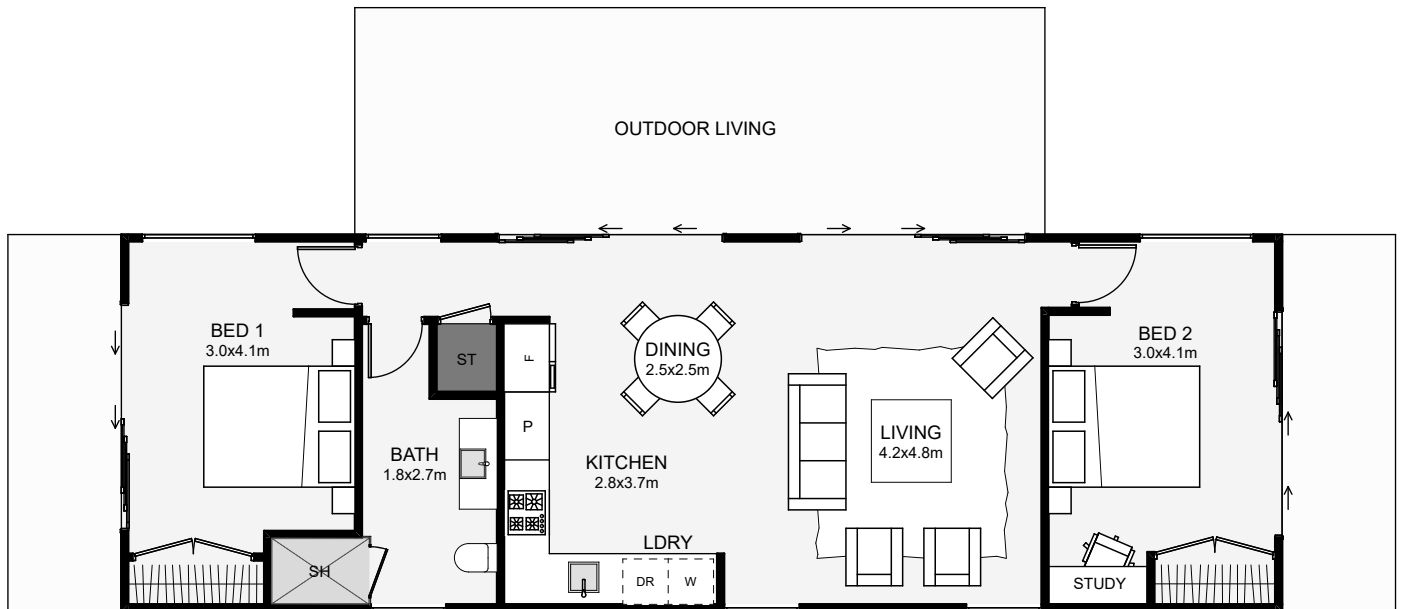

This small gable home is designed to make use of a wide north-facing outlook. Inside, all living is centred, between two bedrooms giving you full privacy. If your section has width, this dwelling will have you enjoying the view with some fabulous indoor/outdoor flow!

Harakeke

Floor Area: 76m²

Contact us:

Call Tama: 027 201 8442

E: info@newleafbuilders.co.nz

www.newleafbuilders.co.nz