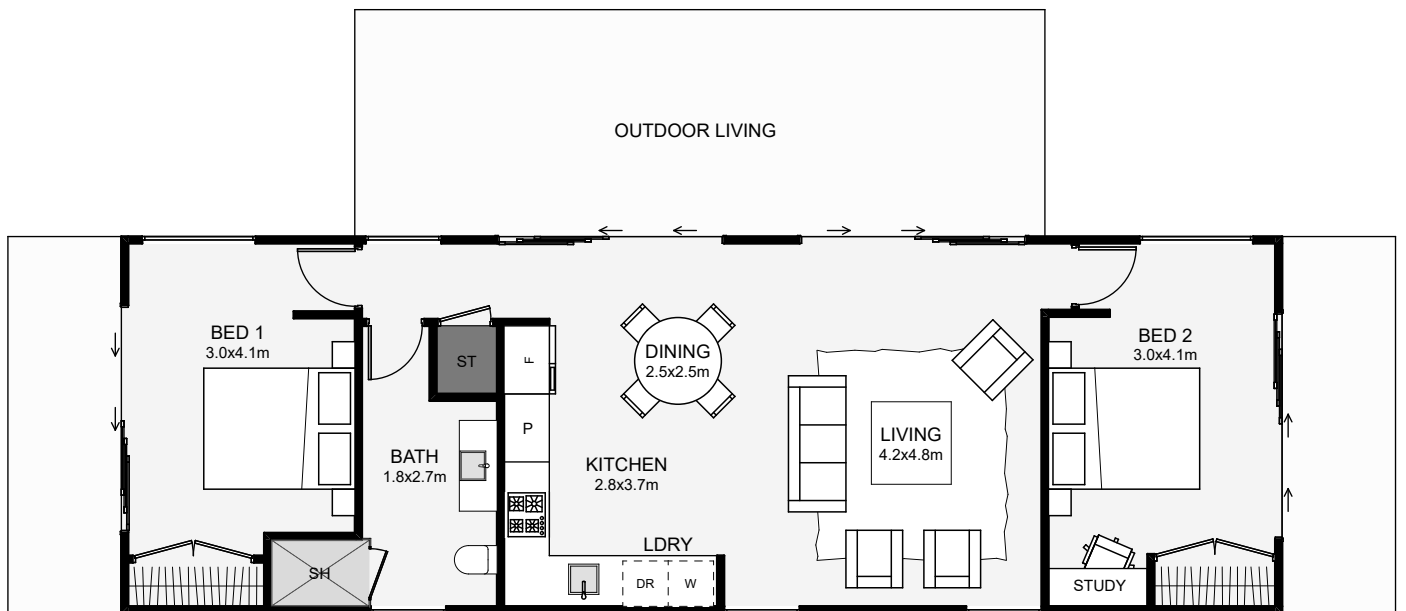

This small gable home is designed to make use of a wide north-facing outlook. Inside, all living is centred, between two bedrooms giving you full privacy. If your section has width, this dwelling will have you enjoying the view with some fabulous indoor/outdoor flow!

### Harakeke

Floor Area: 76m<sup>2</sup>

2  
 3  
 2  
 1  
 15.4m  
 5.0m

Contact us:

Call Tama: 027 201 8442

E: [info@newleafbuilders.co.nz](mailto:info@newleafbuilders.co.nz)

[www.newleafbuilders.co.nz](http://www.newleafbuilders.co.nz)